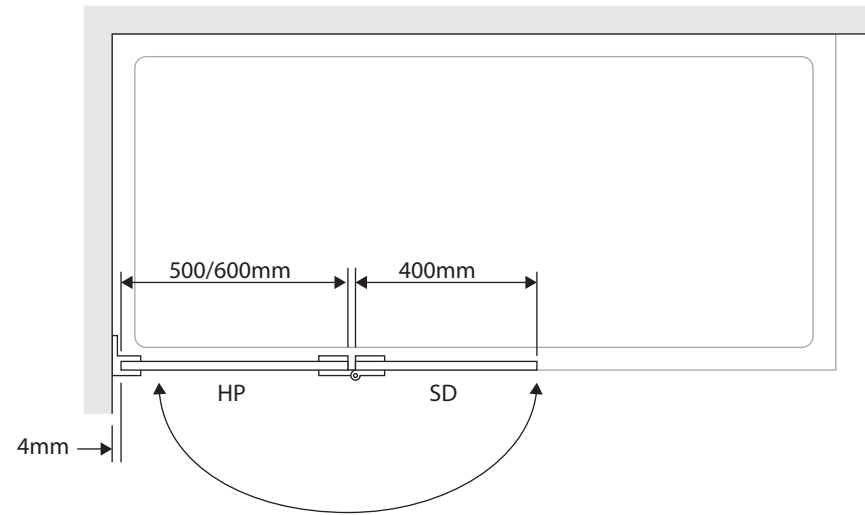

## LEGEND

HP	Hinge Panel (SB-500 or SB-600)
SD	Swing Door Shower Panel (SS-400)
H	Glass-to-Glass Hinge x2 (SCS-21)
WB	Wall Bracket x2 (SCS-35)

\*\* All glass is 10mm clear toughened. \*\*