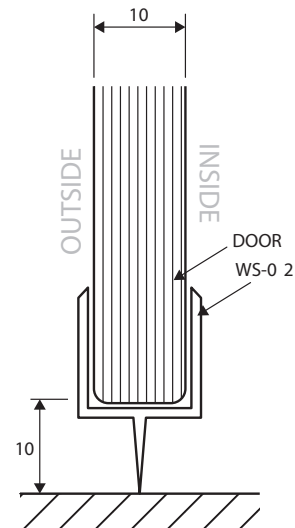

SWING DOOR WATER SEAL