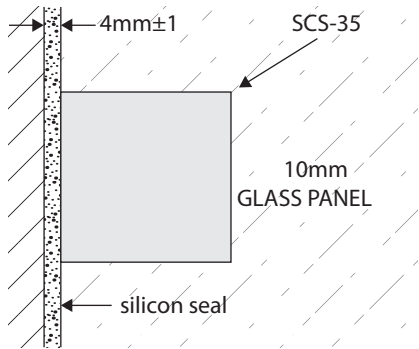

WALL/FLOOR MOUNTING APPLICATIONS & WATER SEALS (for overbath)

CLAMP