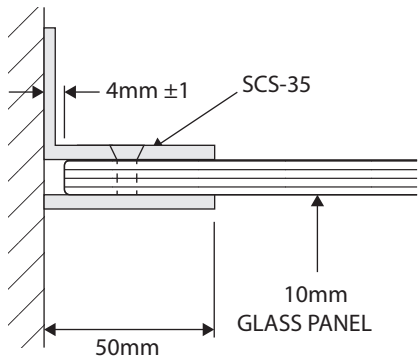

SWING DOOR WATER SEAL