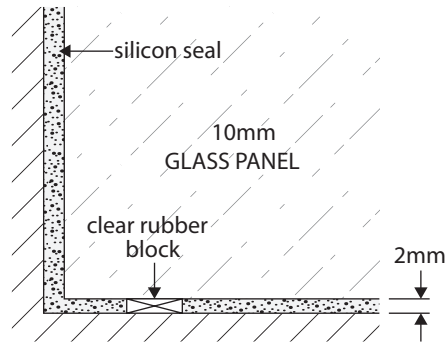

GLASS-TO-FLOOR SEAL