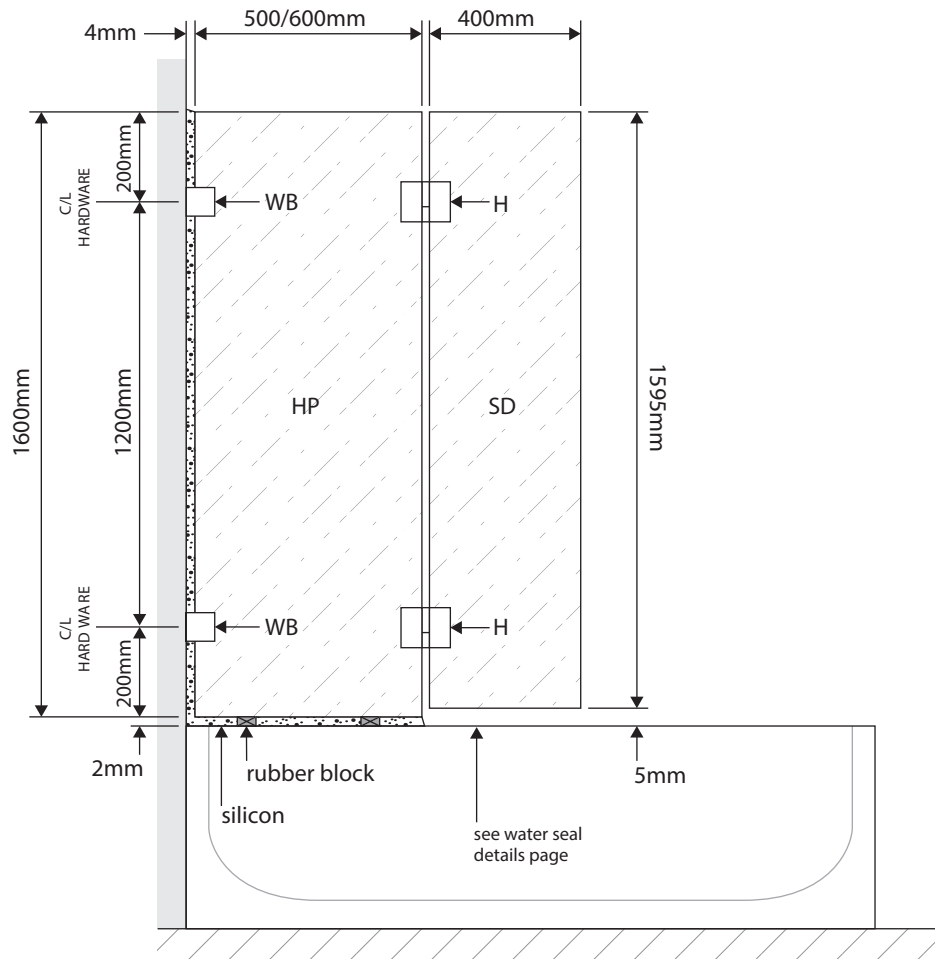

# OVERBATH SHOWER SERIES (technical drawings)

## LEGEND

HP	Hinge Panel (SB-500 or SB-600)
SD	Swing Door Shower Panel (SS-400)
H	Glass-to-Glass Hinge x2 (SCS-21)
WB	Wall Bracket x2 (SCS-35)

\*\* All glass is 10mm clear toughened. \*\*

## GLASS-TO-FLOOR SEAL