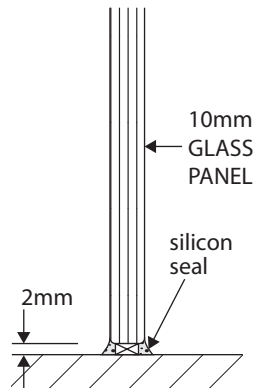

SWING DOOR WATER SEAL